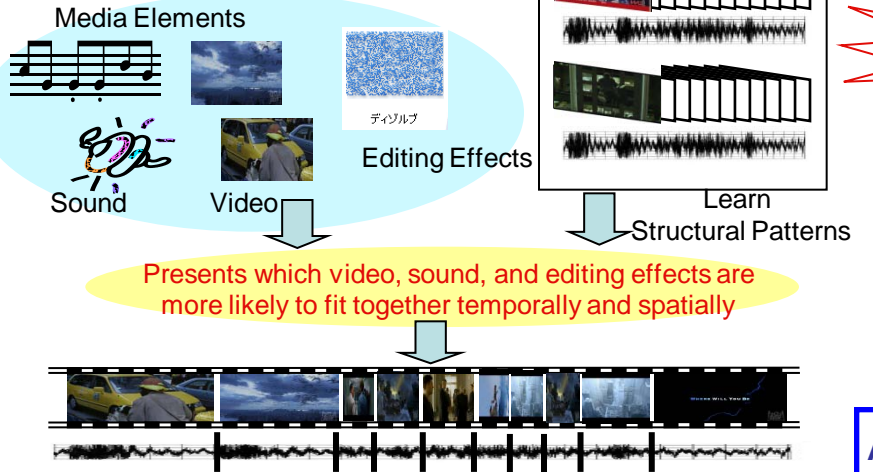

Media Integrated Communication Lab. Babaguchi Laboratory

The keyword for our laboratory is Multimedia. We are mainly working with fundamental multimedia system development such as video editing support system, privacy protected video surveillance system, and three-dimensional visualization system.

Video Editing Support System

Privacy Protected Video Surveillance System

Anonymous Communication

Hides relation between senders and receivers from eavesdroppers

Digital Diorama

Provides a three-dimensional view of the monitored environment for any view-point